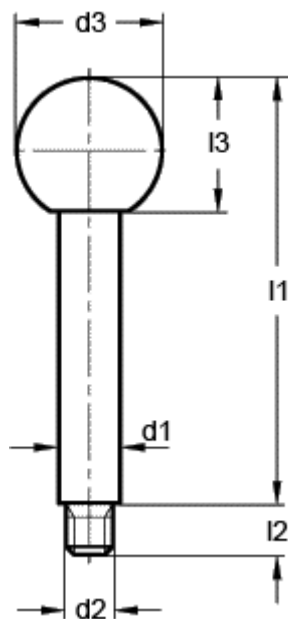

Article number: 20141113

Description: E+G Gear lever handle GN 310-10-100-A -ZB, zinc plated blue

Measures

d1 = 10
d2 = M8
d3 = 25
l1 = 100
l2 = 11
l3 = 22.5